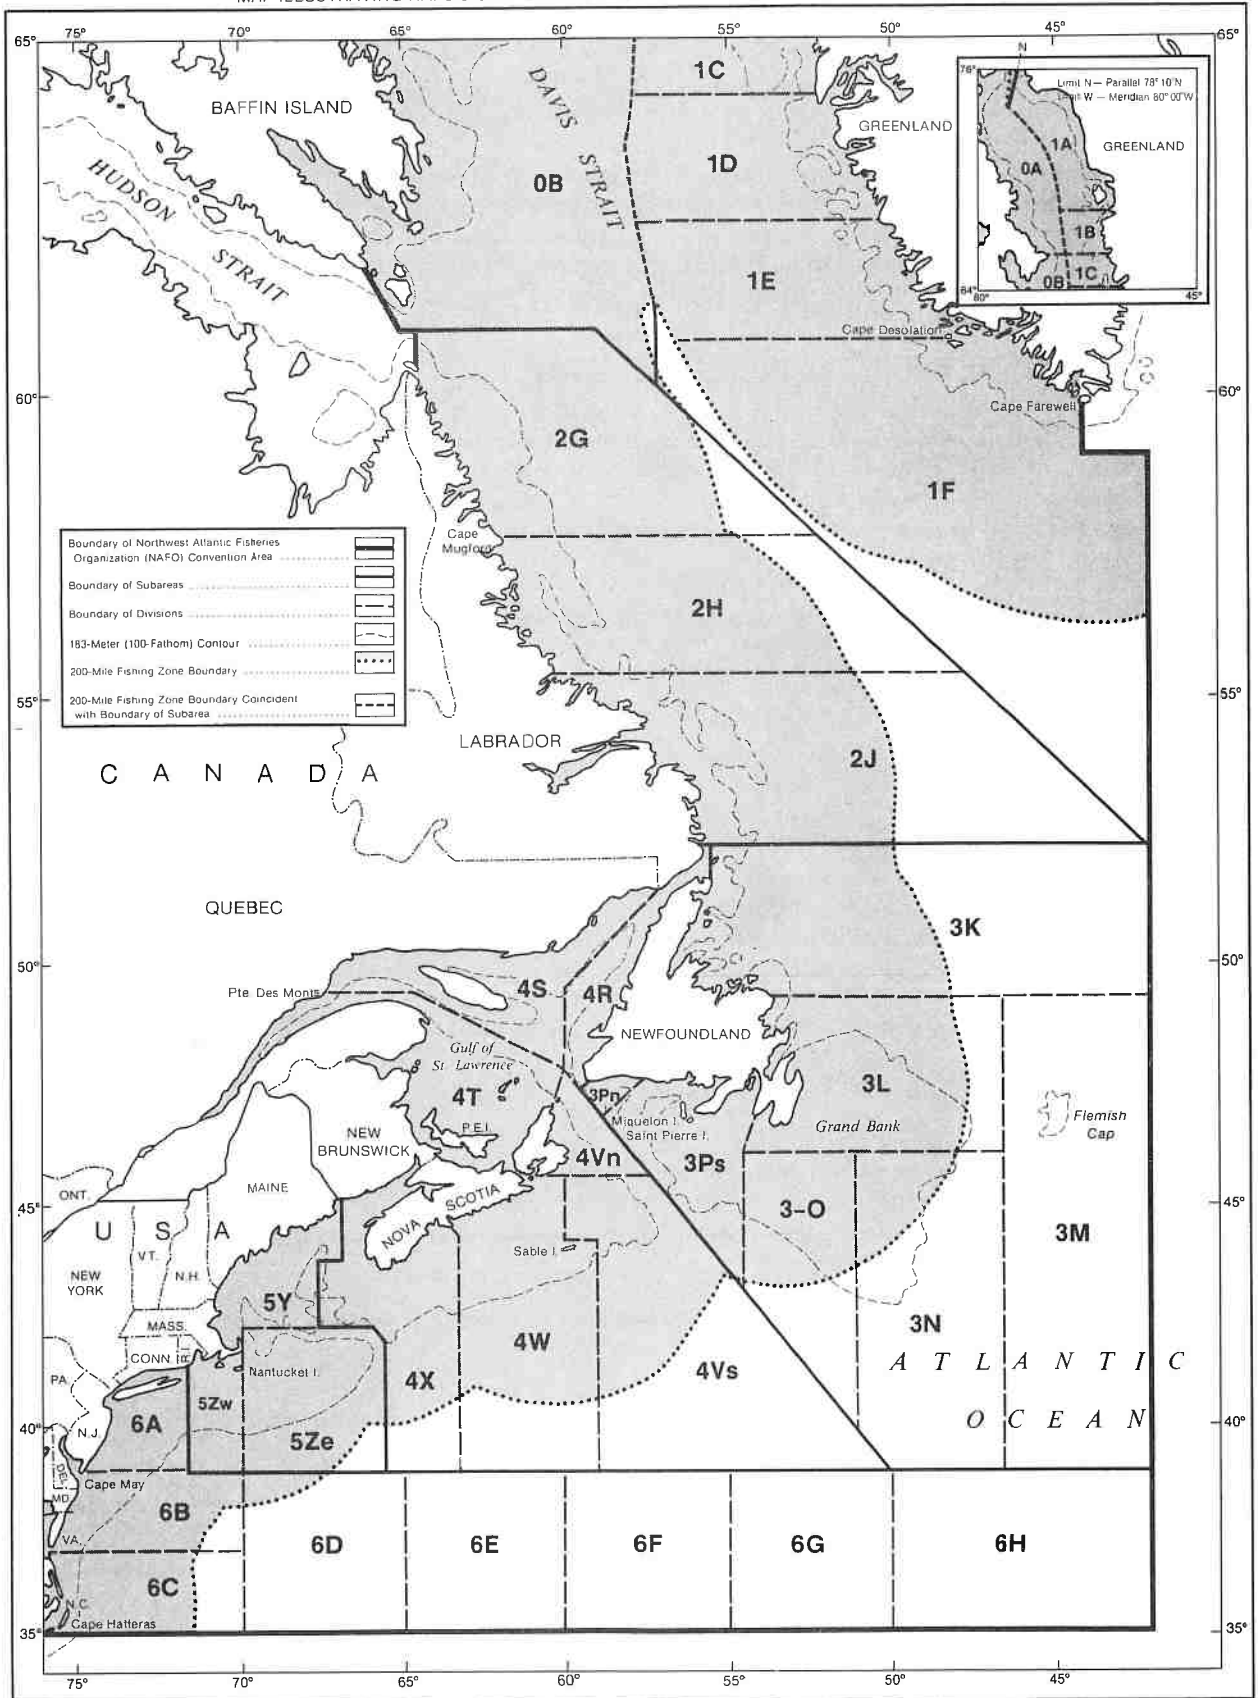

The delayed publication of this issue (Vol. 33) was due to the very late receipt of fishery statistics for France.

31 December 1985

V. M. Hodder
Assistant Executive Secretary

MAP ILLUSTRATING NAFO'S CONVENTION AREA AND 200-MILE FISHING ZONE BOUNDARIES